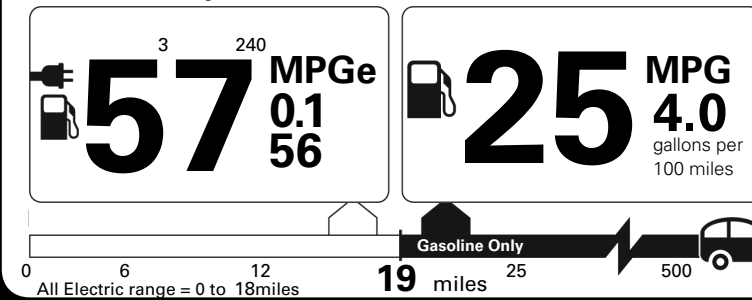

Roof Load Bars 345.00

Leather Upholstery 1,400.00

Metallic Paint 695.00

Power Operated Tailgate 200.00

20" 5-Y Sp. Graph. Diamond Cut Alloy Wheel 1,000.00

Destination Charge 1,095.00

Total Suggested Retail Price: \$ 61,485.00

Fuel Economy and Environment

Plug-In Hybrid Vehicle
Electricity-Gasoline

Fuel Economy Small SUV 4WD range from 16 to 125 MPGe. The best vehicle rates 142 MPGe.

You spend
\$ 750

more in fuel costs
over 5 years
compared to the
average new vehicle.