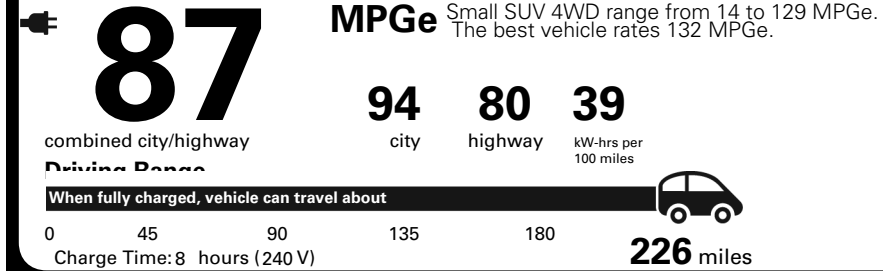

Metallic Paint 695.00

Destination Charge 1,095.00

Total Suggested Retail Price: \$ 61,890.00

The price shown does not include License and Title Fees, State and Local Taxes and Dealer Installed Options and Accessories. The factory reserves the right to modify price, designs and equipment without previous notice.

Fuel Economy and Environment

Electric Vehicle

Fuel Economy

You save **\$ 4,000** in fuel costs over 5 years compared to the average new vehicle.

Annual Fuel Cost

\$ 800

Fuel Economy & Greenhouse Gas Rating (tailpipe only) Smog Rating (tailpipe only)